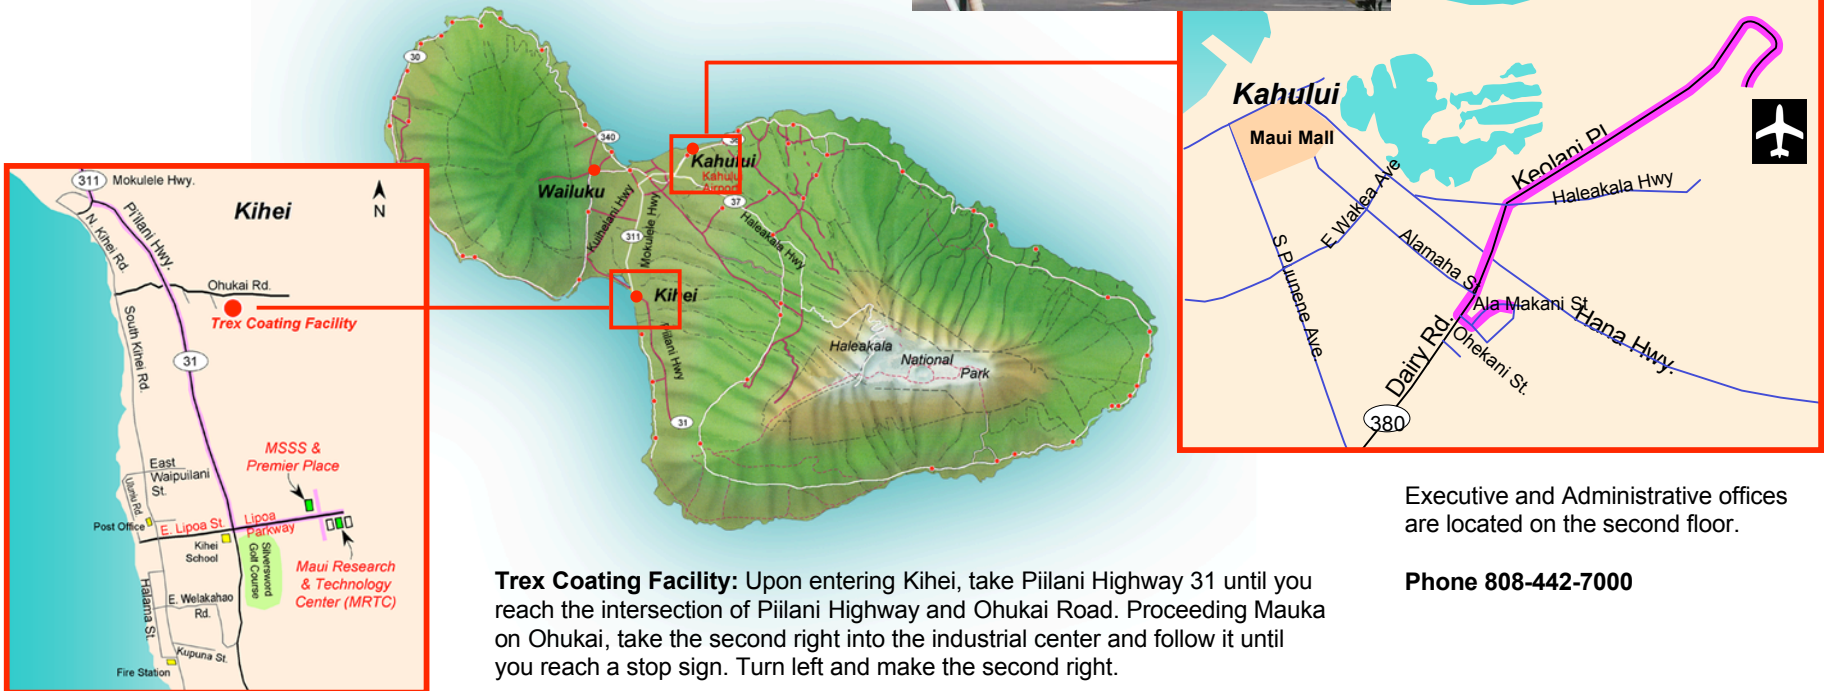

Welcome to

TREX ENTERPRISES
CORPORATION

MAUI

Directions to New Trex Facility at 427 Ala Makani St. Kahului:

From the airport, take Keolani Place which will take you past Kmart on your left. It will merge into Dairy Road (HI-380) after crossing Hana Highway. Stay in the left lane.

Go through one stop light after crossing Dairy Road and make the first left turn (there is a McDonald's on the corner) onto Ohekani St.

Take the next left onto Ala Makani St. and follow the loop until reaching the 2-story grey building on the left side of the street. Trex is at 427 Ala Makani St.

Executive and Administrative offices are located on the second floor.

Phone 808-442-7000

Trex Coating Facility: Upon entering Kihei, take Piilani Highway 31 until you reach the intersection of Piilani Highway and Ohukai Road. Proceeding Mauka on Ohukai, take the second right into the industrial center and follow it until you reach a stop sign. Turn left and make the second right.